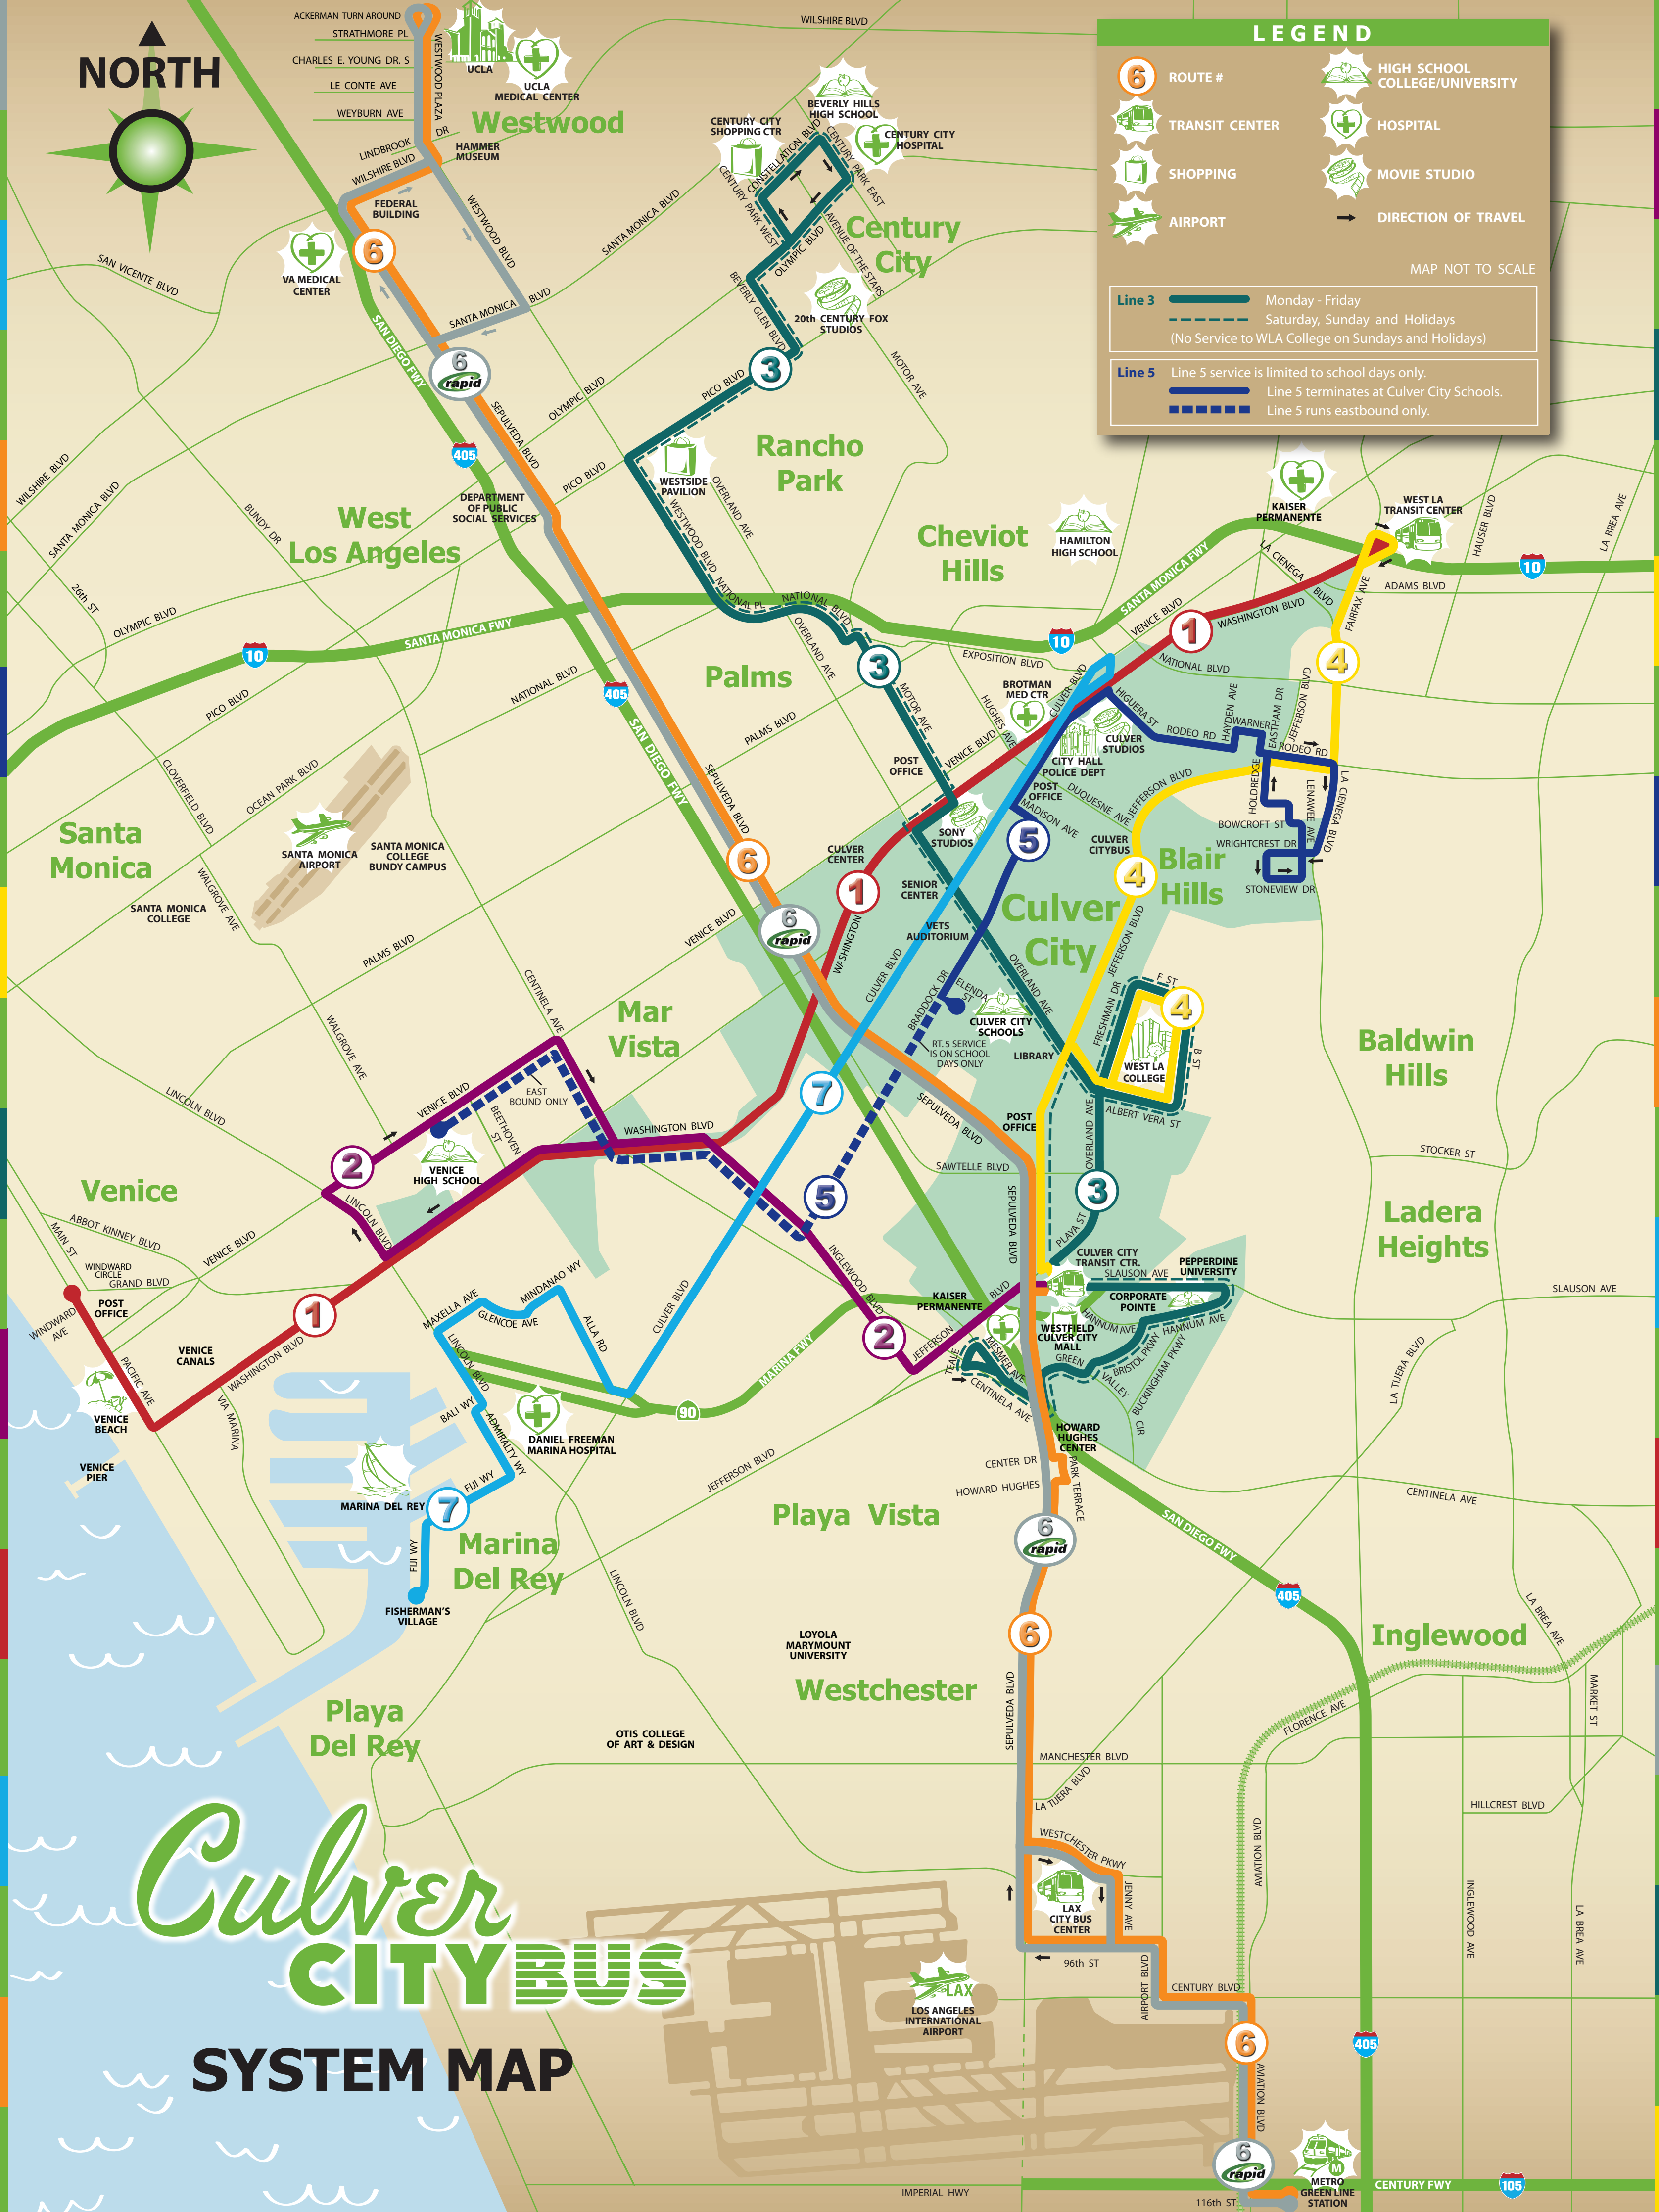

NORTH

LEGEND

- 6 ROUTE #
- TRANSIT CENTER
- SHOPPING
- AIRPORT
- HIGH SCHOOL COLLEGE/UNIVERSITY
- HOSPITAL
- MOVIE STUDIO
- DIRECTION OF TRAVEL

MAP NOT TO SCALE

- Line 3 ——— Monday - Friday
- Line 3 - - - - Saturday, Sunday and Holidays (No Service to WLA College on Sundays and Holidays)
- Line 5 ——— Line 5 service is limited to school days only.
- Line 5 ——— Line 5 terminates at Culver City Schools.
- Line 5 ——— Line 5 runs eastbound only.

Culver CITYBUS SYSTEM MAP

CENTURY FWY 105

116th ST

IMPERIAL HWY